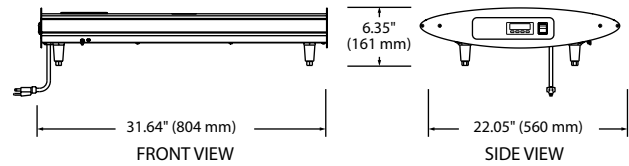

SRG-1 AND SRSS-1 MODELS