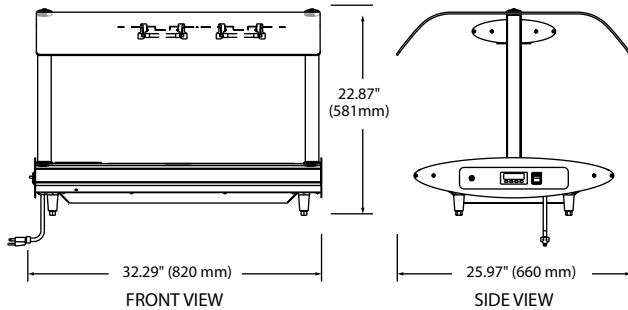

SRBW-1 MODEL