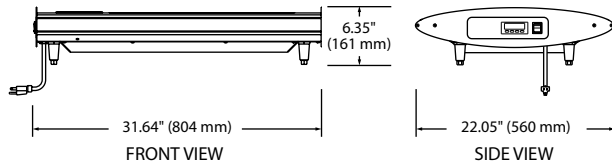

Serv-Rite® Portable Buffet Warmers

Models SRB-1, SRBW-1; SRG-1, SRGBW-1; SRSS-1, SRSSBW-1

SRB-1 MODEL