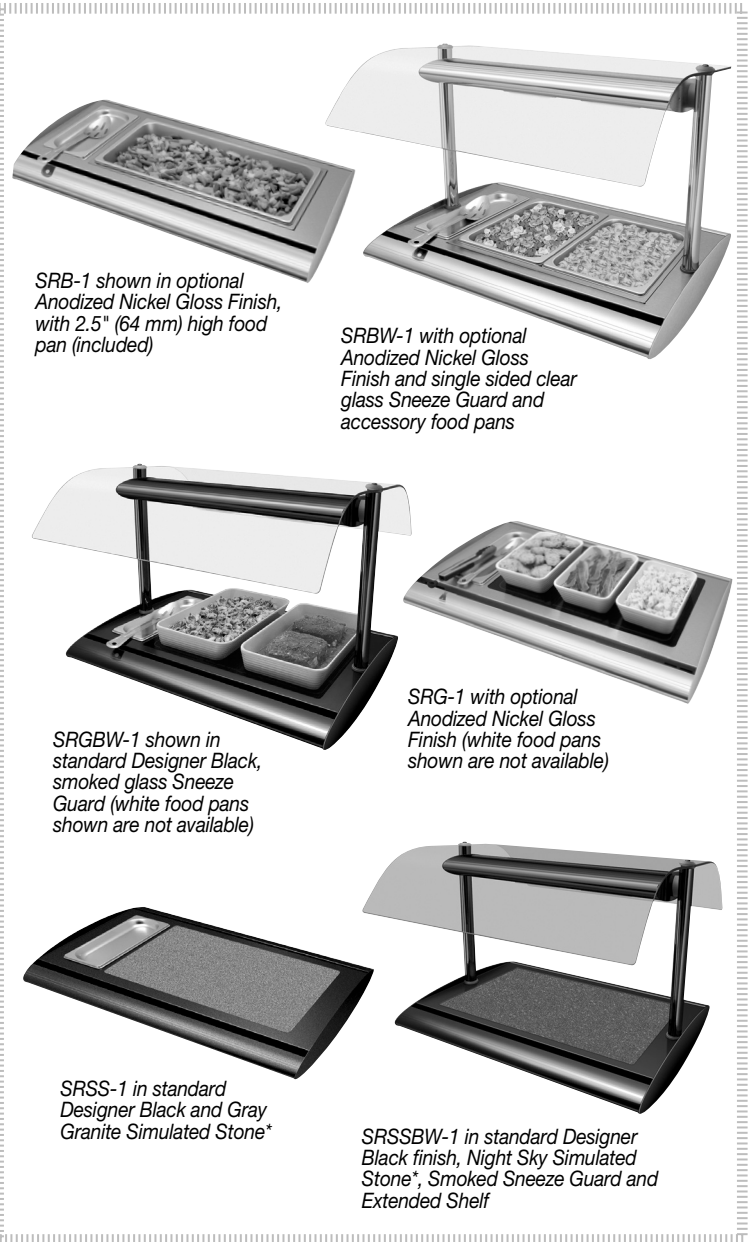

### Standard features

- Base is thermostatically controlled with digital temperature indicating display
- Temperature range is 100° - 200° F (38° - 93° C)
- SRBW, SRGBW and SRSSBW have a top halogen light Heat is controlled from a base mounted toggle switch
- SRSS-1 and SRSSBW-1 base shelf available in Gray Granite, Bermuda Sand and Night Sky (standard) in Simulated Stone—Non-standard colors are non-returnable
- SRB-1 and SRBW-1 include one 2.5" (64 mm) high full size food pan
- Standard models equipped with removable utensil tray for easy cleaning
- Durable stainless steel construction with sturdy aluminum extrusions
- Comes with attached 6' (1829 mm) cord and plug

Gloss Finish – Non-standard colors are non-returnable – Anodized Nickel standard in European Market

- Bold Black     Anodized Nickel

Simulated Stone Base Shelf Colors – SRSS-1 and SRSSBW-1 models –

- Non-standard colors are non-returnable – Night Sky standard  
 Gray Granite     Bermuda Sand     Night Sky (standard)

- Single sided Clear Glass Sneeze Guard in lieu of two-sided Clear Glass Sneeze Guard (BW models only)
- Smoked Glass Sneeze Guard in lieu of two-sided Clear Glass Sneeze Guard (BW models only)
- Single sided Smoked Glass Sneeze Guard in lieu of two-sided Clear Glass Sneeze Guard (BW models only)
- Full Glass Heated Base, in lieu of utensil tray (SRG, SRGBW models only) (adds 90 watts to unit)
- Full Simulated Stone Heated Base, in lieu of utensil tray (SRSS, SRSSBW models only) (adds 90 watts to unit)
- Dimmer Switch, in lieu of toggle switch, for overhead lights (BW models only)
- Two 300 watt bulbs in lieu of two 150 watt bulbs (BW models only) (adds 300 watts to unit)