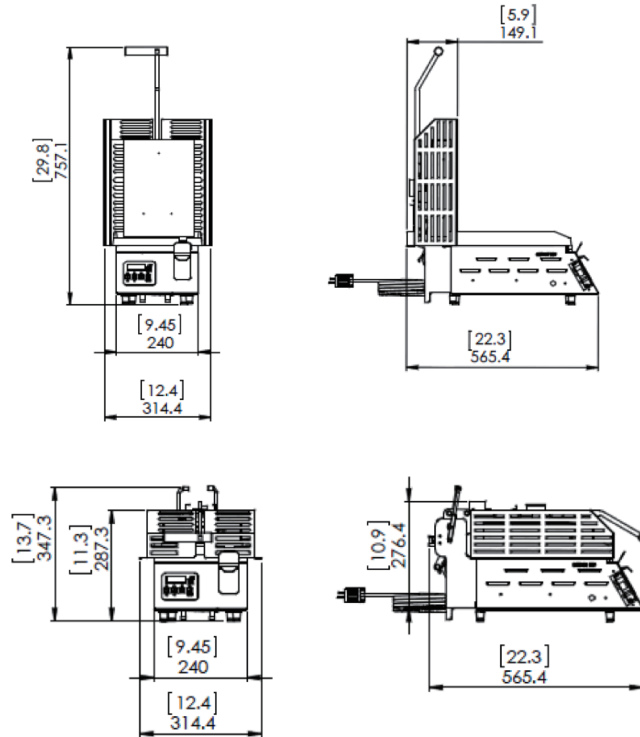

CG8-1TP SINGLE LID CONTACT GRILL

SPECIFICATIONS

LAYOUT:

Designs and specifications are subject to change without notice

DIMENSIONS:

Model Number	Width in(cm)	Height in(cm)	Depth in(cm)	Shipping Weight lb(kg)	Shipping cu.ft.(cu.m.)
CG8-1TP (Closed)	12.40(31.44)	13.70(34.73)	22.30(56.54)	57.20(26.00)	5.40(.135)
CG8-1TP (Open)	12.40(31.44)	29.80(75.71)	22.30(56.54)	57.20(26.00)	5.40(.135)

ELECTRICAL:

Model Number	Volts	Hz	Watts	Plug
CG8-1TP	208-240	50/60	1300	NEMA 6-20P
CG8-1TPUL	208-240	50/60	1300	NEMA 6-20P