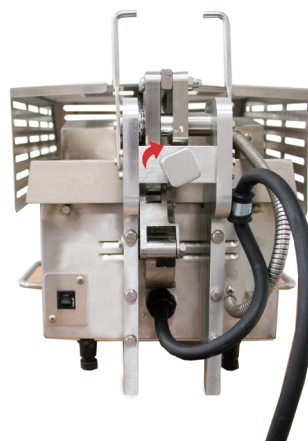

Adjustable lid stops for upper platen