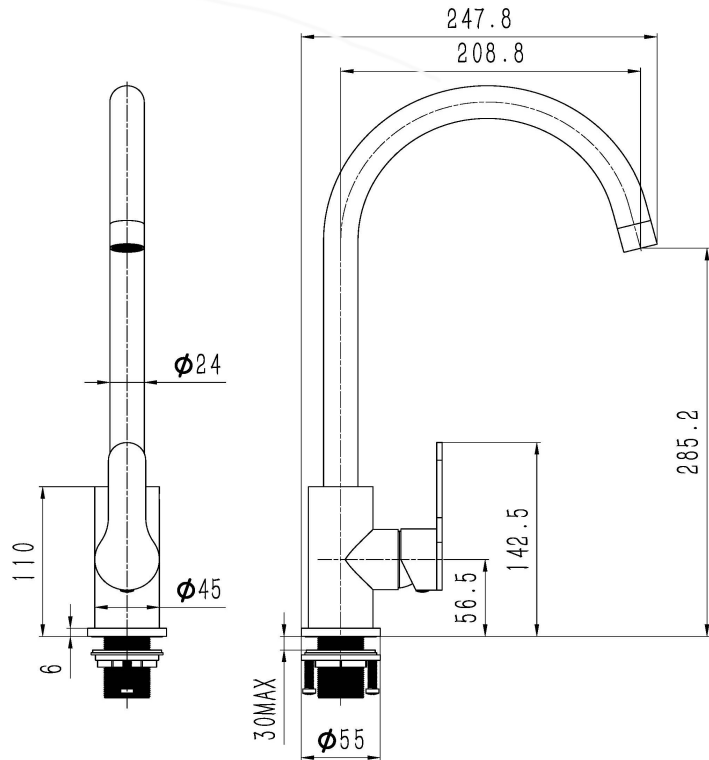

Single Lever Basin Mixer

JET3000D

Stainless Steel Deck Mounted
Gooseneck Swivel Sink Mixer
with Red & Blue Printed Handle

6 star 3.5 lpm
(Nominal Flow : 2.9 lpm)

Product Features

- Soft close operation
- Printed indicators eliminate crevices for bacteria build up
- Stainless steel can be rejuvenated at any time over the life of the product
- Environmentally friendly, no electroplating processes used throughout the product lifecycle
- Laminar flow to reduce aerosol at the outlet
- Recommended for commercial, health and hospitality projects

Technical Drawings

All measurements are in millimetres and should be used as a guide only

Product Certifications

WaterMark
AS/NZS 3718: 2005
Licence No. WM 74827
ApprovalMark

SPECIAL NETT PRICE*

JET3000D

\$155+GST